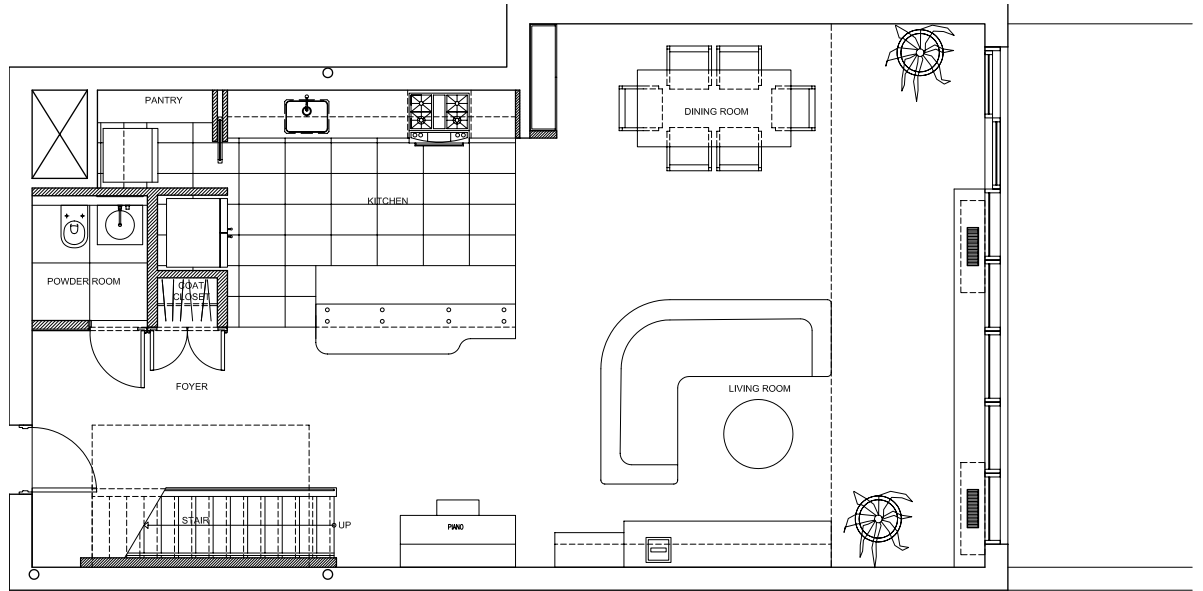

West Village Residence

380 West 12th Street

New York, New York

FIRST FLOOR PLAN

SECOND FLOOR PLAN